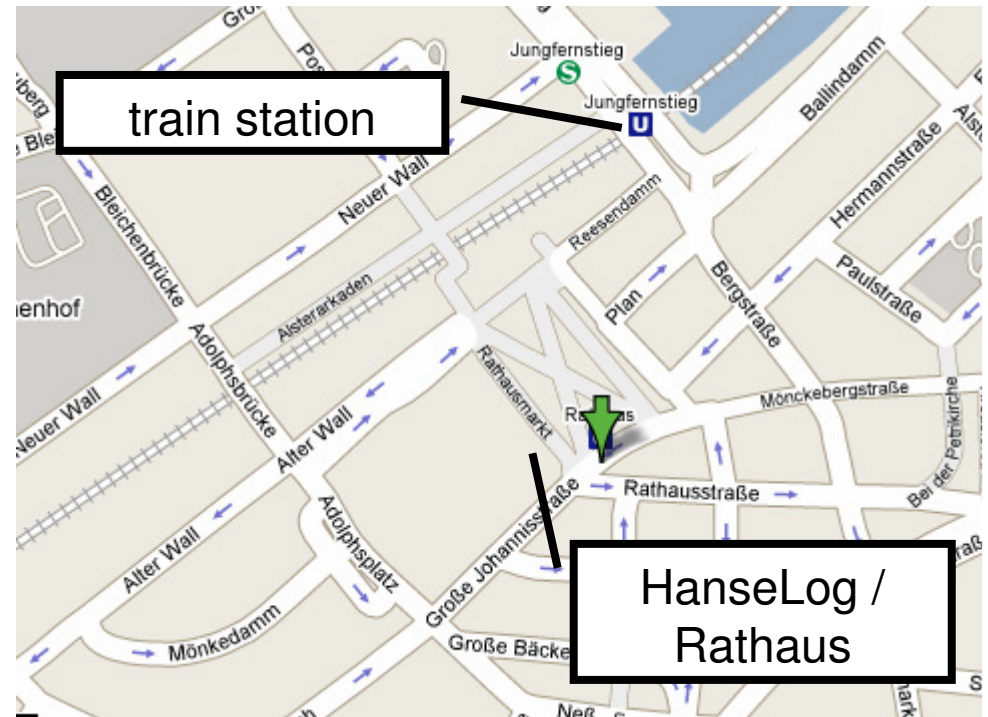

Route description

Hotel Heimfeld – Senate reception/ Hamburg Rathaus

Timetable from:

http://www.hvv.de/index_en.php

Your personal timetable in the 

Arrival (preferred) 16:50 , 05.09.2007

start: Heimfelder Straße				
Heimfelder Straße	from	15:58	16:10	16:16
 142 Bf. Harburg		 142	 142	
 142 Freizeitbad MidSommerland				 142
S Heimfeld	to	16:01	16:13	16:19
Heimfeld				
 S3 Pinneberg	from	16:06	16:16	16:26
Jungfernstieg	to	16:27	16:37	16:47
destination: footpath to the destination: about 5 Min. Rathaus				
drive time (station - station)		29	27	31
overall traveltime (start - dest.)		34	32	36
thereof footpath incl. change-over		7	7	7
single trip ticket HVV (EUR)		<u>2.60</u>	<u>2.60</u>	<u>2.60</u>

Route description Panorama Hotel Harburg - Senate reception/ Hamburg Rathaus

Timetable from:

http://www.hvv.de/index_en.php

Your personal timetable in the 

Arrival (preferred) 16:50 , 05.09.2007

start: Harburg Rathaus				
Harburg Rathaus	from	16:18	16:28	16:38
S3 Pinneberg		S3	S3	S3
Hauptbahnhof	to			
Hauptbahnhof	from			
S3 Pinneberg		S3	S3	S3
Jungfernstieg	to	16:37	16:47	16:57
destination: footpath to the destination: about 5 Min. Rathaus				
drive time (station - station)		19	19	19
overall traveltime (start - dest.)		24	24	24
thereof footpath incl. change-over		5	5	5
single trip ticket HVV (EUR)		<u>2.60</u>	<u>2.60</u>	<u>2.60</u>