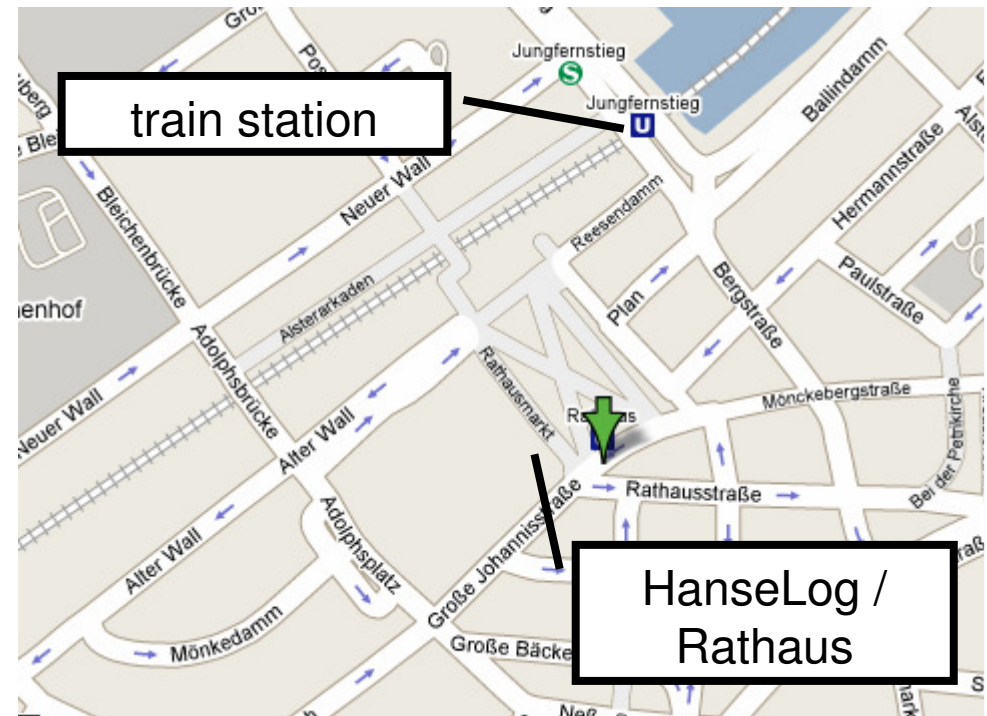

Route description Panorama Hotel Harburg - Senate reception/ Hamburg Rathaus

Timetable from:

http://www.hvv.de/index_en.php

Your personal timetable in the 

Arrival (preferred) 16:50 , 05.09.2007

start: Harburg Rathaus				
Harburg Rathaus	from	16:18	16:28	16:38
S3 Pinneberg		S3	S3	S3
Hauptbahnhof	to			
Hauptbahnhof	from			
S3 Pinneberg		S3	S3	S3
Jungfernstieg	to	16:37	16:47	16:57
destination: footpath to the destination: about 5 Min. Rathaus				
drive time (station - station)		19	19	19
overall traveltime (start - dest.)		24	24	24
thereof footpath incl. change-over		5	5	5
single trip ticket HVV (EUR)		<u>2.60</u>	<u>2.60</u>	<u>2.60</u>

Route description Hotel Hamburg Blick - Senate reception/ Hamburg Rathaus

Timetable from:

http://www.hvv.de/index_en.php

Your personal timetable in the 

Arrival (preferred) 16:50 , 05.09.2007

start: Ehestorfer Heuweg				
Ehestorfer Heuweg	from	14:51 (a)	15:42 (a)	16:42 (a)
 <i>Bf. Neugraben</i>				
S Neuwiedenthal	to	14:56	15:46	16:46
Neuwiedenthal	from	15:01	15:51	16:51
 <i>Pinneberg</i>				
Jungfernstieg	to	15:27	16:17	17:17
destination: footpath to the destination: about 5 Min. Rathaus				
drive time (station - station)		36	35	35
overall traveltime (start - dest.)		41	40	40
thereof footpath incl. change-over		7	7	7
single trip ticket HVV (EUR)		<u>2.60</u>	<u>2.60</u>	<u>2.60</u>

Route description Hotel Lindtner Hamburg - Senate reception/ Hamburg Rathaus

Timetable from:

http://www.hvv.de/index_en.php

Your personal timetable in the 

Arrival (preferred) 16:50 , 05.09.2007

start: Heimfeld				
Heimfeld	from	16:16	16:26	16:36
S3 Pinneberg		S3	S3	S3
Hauptbahnhof	to			
Hauptbahnhof	from			
S3 Pinneberg		S3	S3	S3
Jungfernstieg	to	16:37	16:47	16:57
destination: footpath to the destination: about 5 Min. Rathaus				
drive time (station - station)		21	21	21
overall traveltime (start - dest.)		26	26	26
thereof footpath incl. change-over		5	5	5
single trip ticket HVV (EUR)		<u>2.60</u>	<u>2.60</u>	<u>2.60</u>