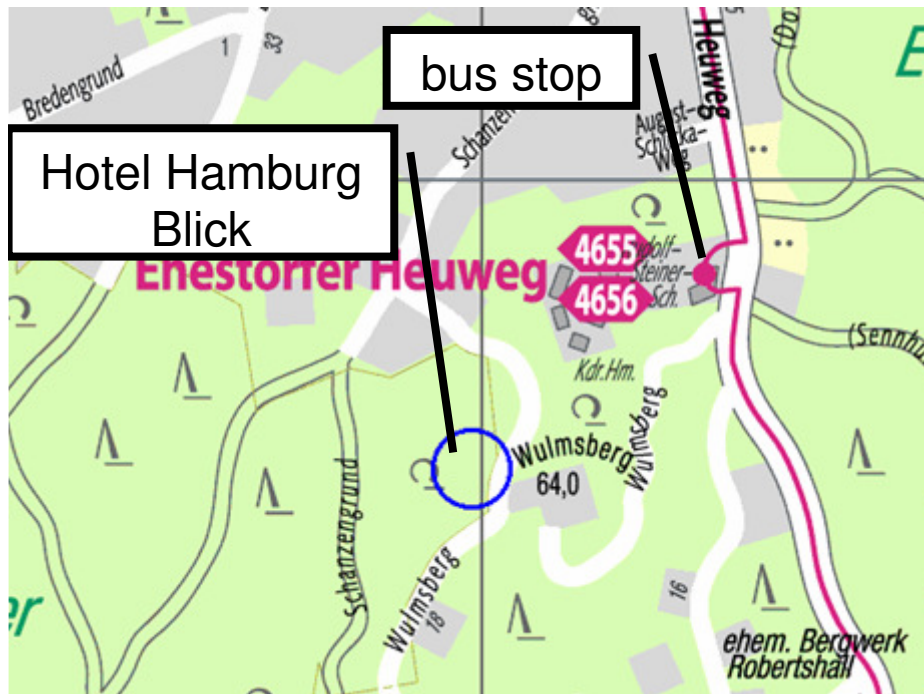

Route description Panorama Hotel Harburg - Senate reception/ Hamburg Rathaus

Timetable from:

http://www.hvv.de/index_en.php

Your personal timetable in the 

Arrival (preferred) 16:50 , 05.09.2007

start: Harburg Rathaus				
Harburg Rathaus	from	16:18	16:28	16:38
S3 Pinneberg		S3	S3	S3
Hauptbahnhof	to			
Hauptbahnhof	from			
S3 Pinneberg		S3	S3	S3
Jungfernstieg	to	16:37	16:47	16:57
destination: footpath to the destination: about 5 Min. Rathaus				
drive time (station - station)		19	19	19
overall traveltime (start - dest.)		24	24	24
thereof footpath incl. change-over		5	5	5
single trip ticket HVV (EUR)		<u>2.60</u>	<u>2.60</u>	<u>2.60</u>

Route description Hotel Hamburg Blick - Senate reception/ Hamburg Rathaus

Timetable from:

http://www.hvv.de/index_en.php

Your personal timetable in the 

Arrival (preferred) 16:50 , 05.09.2007

start: Ehestorfer Heuweg				
Ehestorfer Heuweg	from	14:51 (a)	15:42 (a)	16:42 (a)
 <i>Bf. Neugraben</i>				
S Neuwiedenthal	to	14:56	15:46	16:46
Neuwiedenthal	from	15:01	15:51	16:51
 <i>Pinneberg</i>				
Jungfernstieg	to	15:27	16:17	17:17
destination: footpath to the destination: about 5 Min. Rathaus				
drive time (station - station)		36	35	35
overall traveltime (start - dest.)		41	40	40
thereof footpath incl. change-over		7	7	7
single trip ticket HVV (EUR)		<u>2.60</u>	<u>2.60</u>	<u>2.60</u>

Route description Hotel Lindtner Hamburg - Senate reception/ Hamburg Rathaus

Timetable from:

http://www.hvv.de/index_en.php

Your personal timetable in the 

Arrival (preferred) 16:50 , 05.09.2007

start: Heimfeld				
Heimfeld	from	16:16	16:26	16:36
S3 Pinneberg		S3	S3	S3
Hauptbahnhof	to			
Hauptbahnhof	from			
S3 Pinneberg		S3	S3	S3
Jungfernstieg	to	16:37	16:47	16:57
destination: footpath to the destination: about 5 Min. Rathaus				
drive time (station - station)		21	21	21
overall traveltime (start - dest.)		26	26	26
thereof footpath incl. change-over		5	5	5
single trip ticket HVV (EUR)		<u>2.60</u>	<u>2.60</u>	<u>2.60</u>