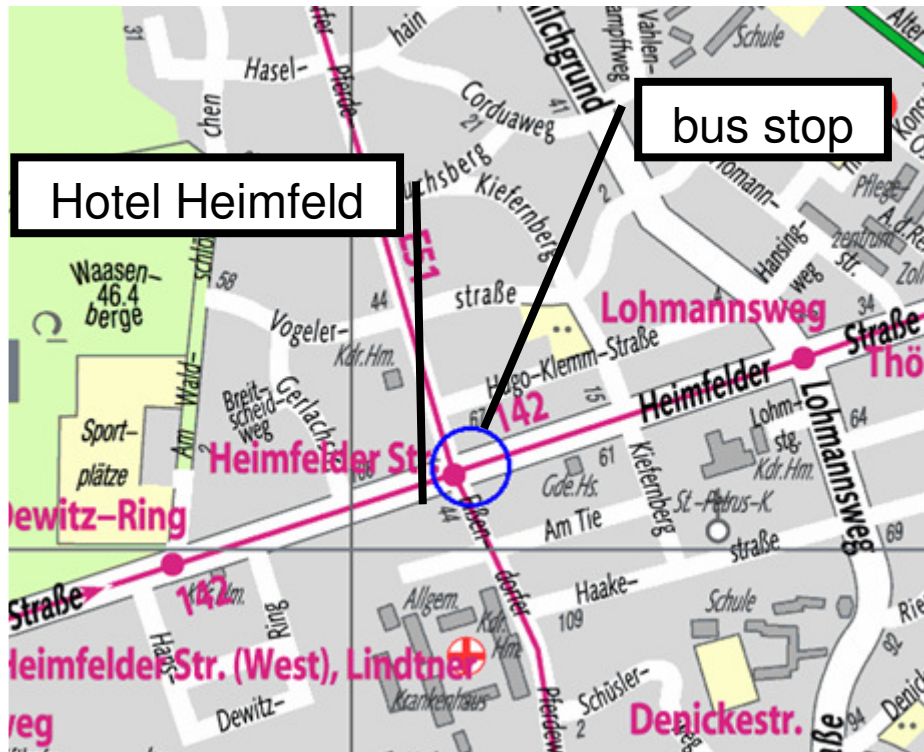

Route description

Hotel Heimfeld – Senate reception/ Hamburg Rathaus

Timetable from:

http://www.hvv.de/index_en.php

Your personal timetable in the 

Arrival (preferred) 16:50 , 05.09.2007

start: Heimfelder Straße				
Heimfelder Straße	from	15:58	16:10	16:16
 142 Bf. Harburg		 142	 142	
 142 Freizeitbad MidSommerland				 142
S Heimfeld	to	16:01	16:13	16:19
Heimfeld				
 S3 Pinneberg	from	16:06	16:16	16:26
Jungfernstieg	to	16:27	16:37	16:47
destination: footpath to the destination: about 5 Min. Rathaus				
drive time (station - station)		29	27	31
overall traveltime (start - dest.)		34	32	36
thereof footpath incl. change-over		7	7	7
single trip ticket HVV (EUR)		<u>2.60</u>	<u>2.60</u>	<u>2.60</u>

Route description Panorama Hotel Harburg - Senate reception/ Hamburg Rathaus

Timetable from:

http://www.hvv.de/index_en.php

Your personal timetable in the 

Arrival (preferred) 16:50 , 05.09.2007

start: Harburg Rathaus				
Harburg Rathaus	from	16:18	16:28	16:38
S3 Pinneberg		S3	S3	S3
Hauptbahnhof	to			
Hauptbahnhof	from			
S3 Pinneberg		S3	S3	S3
Jungfernstieg	to	16:37	16:47	16:57
destination: footpath to the destination: about 5 Min. Rathaus				
drive time (station - station)		19	19	19
overall traveltime (start - dest.)		24	24	24
thereof footpath incl. change-over		5	5	5
single trip ticket HVV (EUR)		<u>2.60</u>	<u>2.60</u>	<u>2.60</u>