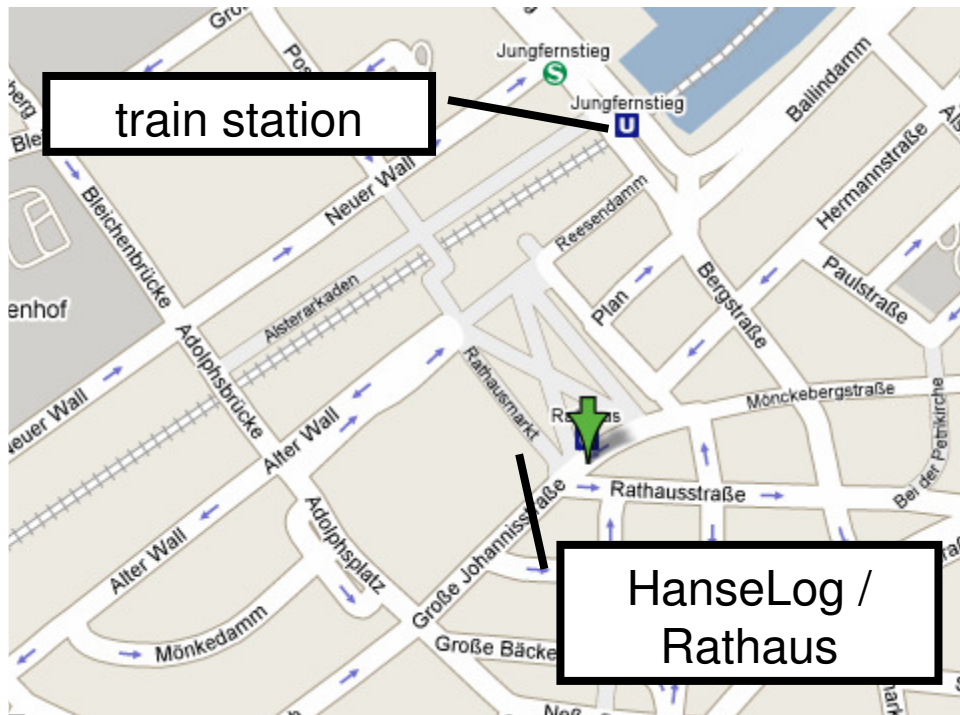

Route description

Airport – Senate reception/ Hamburg Rathaus

Timetable from:

http://www.hvv.de/index_en.php

Your personal timetable in the

Arrival (preferred) 16:50 , 05.09.2007

start: Hamburg Airport				
Hamburg Airport	from	16:00	16:10	16:20
 U S Ohlsdorf				
U S Ohlsdorf	to	16:12	16:22	16:32
Ohlsdorf	from	16:17	16:27	16:37
 Großhansdorf				
Jungfernstieg	to	16:33	16:43	16:53
destination: Rathaus				
footpath to the destination: about 5 Min.				
drive time (station - station)		33	33	33
overall traveltime (start - dest.)		38	38	38
thereof footpath incl. change-over		7	7	7
single trip ticket HVV (EUR)		<u>2.60</u>	<u>2.60</u>	<u>2.60</u>

Route description

Hotel Heimfeld – Senate reception/ Hamburg Rathaus

Timetable from:

http://www.hvv.de/index_en.php

Your personal timetable in the 

Arrival (preferred) 16:50 , 05.09.2007

start: Heimfelder Straße				
Heimfelder Straße	from	15:58	16:10	16:16
 142 Bf. Harburg		 142	 142	
 142 Freizeitbad MidSommerland				 142
S Heimfeld	to	16:01	16:13	16:19
Heimfeld				
 S3 Pinneberg	from	16:06	16:16	16:26
Jungfernstieg	to	16:27	16:37	16:47
destination: footpath to the destination: about 5 Min. Rathaus				
drive time (station - station)		29	27	31
overall traveltime (start - dest.)		34	32	36
thereof footpath incl. change-over		7	7	7
single trip ticket HVV (EUR)		<u>2.60</u>	<u>2.60</u>	<u>2.60</u>