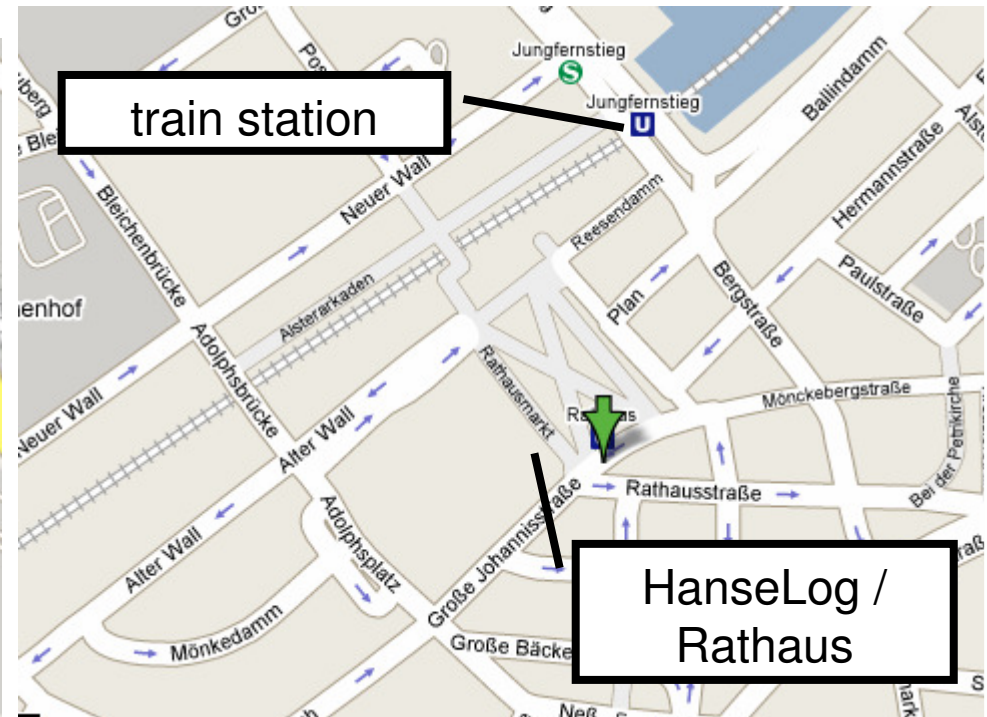

Route description Panorama Hotel Harburg - Senate reception/ Hamburg Rathaus

Timetable from:

http://www.hvv.de/index_en.php

Your personal timetable in the 

Arrival (preferred) 16:50 , 05.09.2007

start: Harburg Rathaus				
Harburg Rathaus	from	16:18	16:28	16:38
S3 Pinneberg		S3	S3	S3
Hauptbahnhof	to			
Hauptbahnhof	from			
S3 Pinneberg		S3	S3	S3
Jungfernstieg	to	16:37	16:47	16:57
destination: footpath to the destination: about 5 Min. Rathaus				
drive time (station - station)		19	19	19
overall traveltime (start - dest.)		24	24	24
thereof footpath incl. change-over		5	5	5
single trip ticket HVV (EUR)		<u>2.60</u>	<u>2.60</u>	<u>2.60</u>

Route description Hotel Hamburg Blick - Senate reception/ Hamburg Rathaus

Timetable from:

http://www.hvv.de/index_en.php

Your personal timetable in the 

Arrival (preferred) 16:50 , 05.09.2007

start: Ehestorfer Heuweg				
Ehestorfer Heuweg	from	14:51 (a)	15:42 (a)	16:42 (a)
 <i>Bf. Neugraben</i>				
S Neuwiedenthal	to	14:56	15:46	16:46
Neuwiedenthal	from	15:01	15:51	16:51
 <i>Pinneberg</i>				
Jungfernstieg	to	15:27	16:17	17:17
destination: footpath to the destination: about 5 Min. Rathaus				
drive time (station - station)		36	35	35
overall traveltime (start - dest.)		41	40	40
thereof footpath incl. change-over		7	7	7
single trip ticket HVV (EUR)		<u>2.60</u>	<u>2.60</u>	<u>2.60</u>